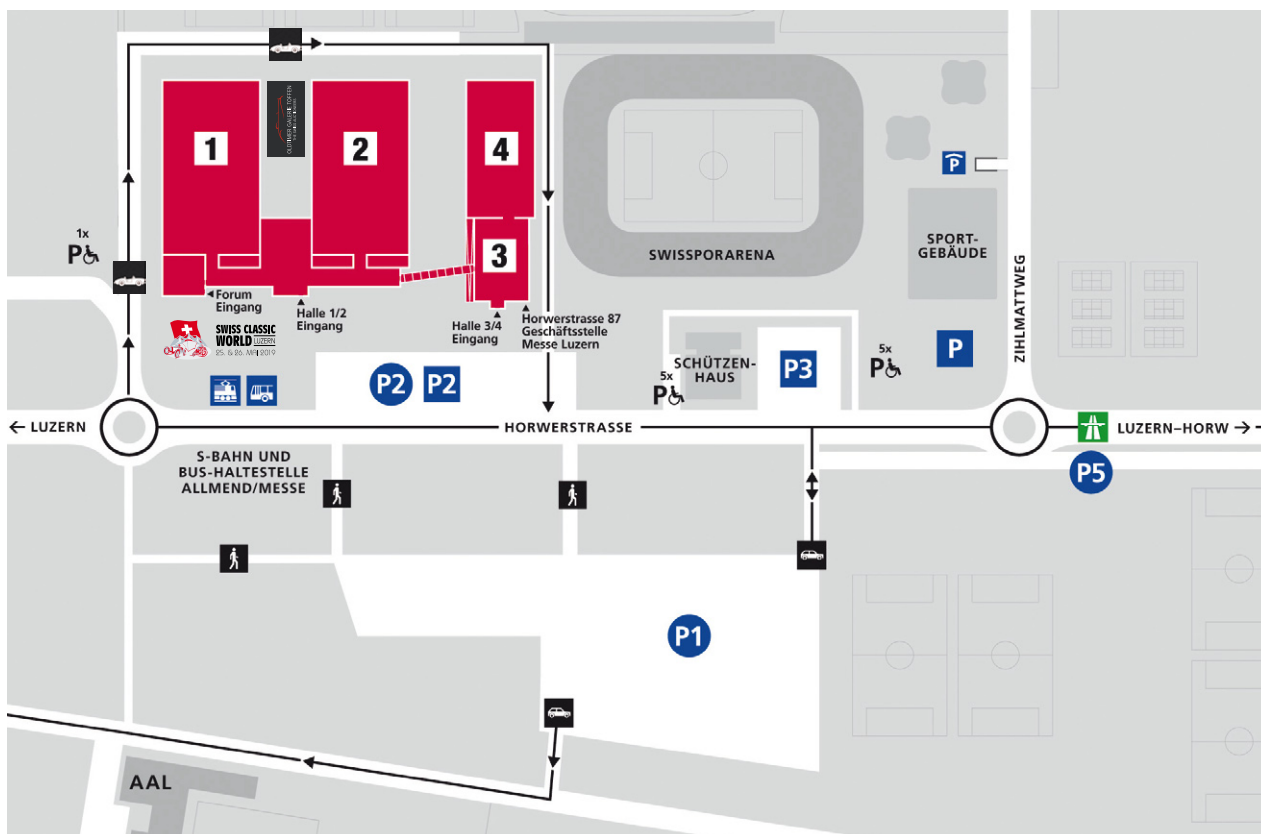

Route map

Arrival, parking, viewing & pick-up

Arrival by car

Exit the motorway at Luzern-Horw.
Follow the signs „Allmend/Messe“.
3 minutes to the Lucerne fair.

Viewing/pick-up

Viewing (23. & 24. 5.) and pick-up
by hall 1 - follow the signs
CLASSIC CAR AUCTION.

Event location:

Messe Luzern
Horwerstrasse 87
CH-6005 Luzern

Parking

P Normal situation: P2, P3,
P sports building (central parcometer)
and parking deck.
P Event situation: all parking areas
with a charge of CHF 10.- except P3,
P sports building and parking deck
(see normal situation).

Arrival by public transport

S4/S5 from Lucerne station to
the stop „Allmend/Messe“. Départ
à la gare de Lucerne: xx.12/xx.27/
xx.42/xx.57 - 2 minutes travel time.
 Line 20 from Lucerne station to
the stop „Allmend/Messe“.
8 minutes travel time.